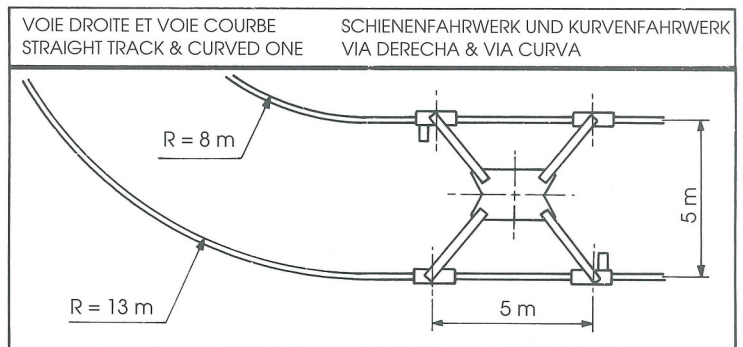

UNTERWAGEN

UNDERCARRIAGE

CHASIS

TRANSPORT ROUTIER

TRANSPORT STRASSE

TRANSPORT ROAD

TRANSPORTE RUTA